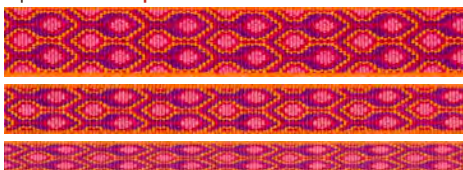

Trio patterns are available in all three widths!

LupinePet® ORIGINALS 2018

Puppy Love - Trio pattern

Alpen Glow - Trio pattern

Rose Garden - Trio pattern

Jelly Roll - Trio pattern

Sea Glass - Trio pattern

Rain Song - Trio pattern

Turtle Reef - Trio pattern

Dapper Dog - Trio pattern

Tail Feathers - Trio pattern

Panda Land - Trio pattern

Down Under - Trio pattern

Go Go Gecko - Trio pattern

Bling Bonz - Trio pattern

1" Width