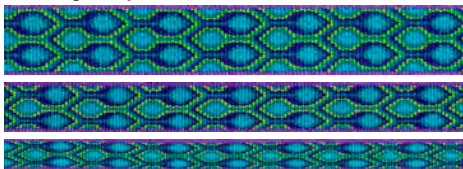

Trio patterns are available in all three widths!

LupinePet® ORIGINALS 2018

Puppy Love - Trio pattern

Alpen Glow - Trio pattern

Rose Garden - Trio pattern

Jelly Roll - Trio pattern

Sea Glass - Trio pattern

Rain Song - Trio pattern

Turtle Reef - Trio pattern

Dapper Dog - Trio pattern

Tail Feathers - Trio pattern

Panda Land - Trio pattern

Down Under - Trio pattern

Go Go Gecko - Trio pattern

Bling Bonz - Trio pattern

1" Width